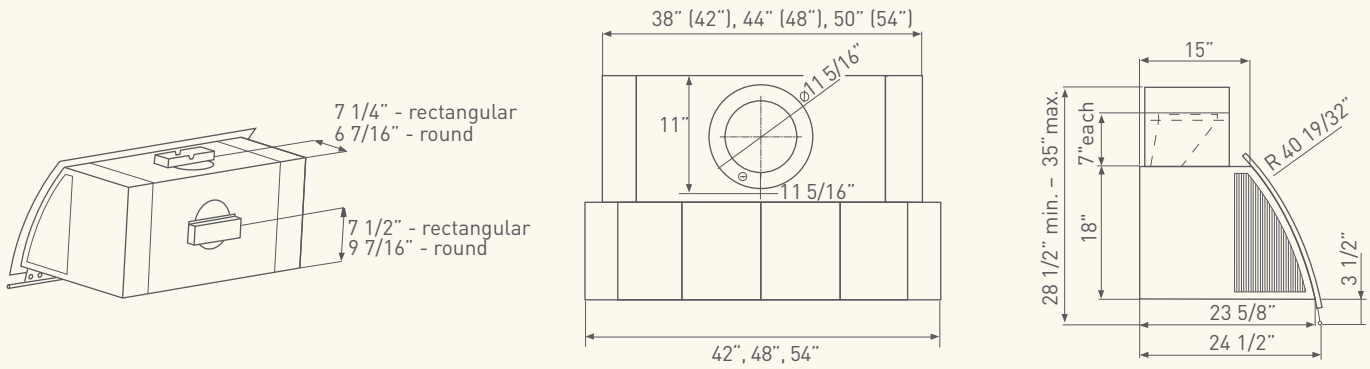

CHENG COLLECTION

PADOVA

WALL

MODEL	CPA-E42ASX	CPA-E48ASX	CPA-E54ASX
SIZE	42"	48"	54"
NET WIDTH	42"	48"	54"
*PERFORMANCE			
Internal Blower - EBI-600B	600 CFM, 9 Sones Max.	600 CFM, 9 Sones Max.	600 CFM, 9 Sones Max.
In-Line Blower - PBN-1000A	1000 CFM, Sones NA	1000 CFM, Sones NA	1000 CFM, Sones NA
External Blower - CBE-1000	1000 CFM, Sones NA	1000 CFM, Sones NA	1000 CFM, Sones NA
BODY COLOR			
Stainless Steel	SS	SS	SS
*CANOPY COLOR			
Stainless Steel (w/ insert panels)	CPC-0012	CPC-0018	CPC-0015
Brass (w/ insert panels)	CPC-0112	CPC-0118	CPC-0115
FEATURES			
Controls	Electronic Touch	Electronic Touch	Electronic Touch
Speed Levels	3	3	3
Lighting	Halogen, 50W x 2 Incandescent, 40W x 2	Halogen, 50W x 2 Incandescent, 40W x 2	Halogen, 50W x 2 Incandescent, 40W x 2
Dual-Level Lighting (Halogen)	Yes	Yes	Yes
Filters	Baffle x 2	Baffle x 3	Baffle x 3
Recirculating	No	No	No
Duct Cover Extension	No	No	No
DUCT SPECIFICATIONS			
Vertical - Internal	8"	8"	8"
Vertical - External/In-Line	**10" - 8"	**10" - 8"	**10" - 8"
Horizontal - Internal	3 1/4" x 10"	3 1/4" x 10"	3 1/4" x 10"
Horizontal - External/In-Line	**10" - 8"	**10" - 8"	**10" - 8"
AC INPUT	120V - 60Hz	120V - 60Hz	120V - 60Hz
***AC POWER			
Hood Only	Max. 180W, 1.5 Amps	Max. 180W, 1.5 Amps	Max. 180W, 1.5 Amps
OPTIONAL ACCESSORIES			
Insert Panel Veneer - Copper	CDO-0142	CDO-0148	CDO-0154
Insert Panel Veneer - Stainless	CDO-0242	CDO-0248	CDO-0254

Mounting Heights (Without Duct Cover)

Min. 28" - Max. 36" from cooking surface.

* Requires purchase of Zephyr blower and Padova canopy, sold separately. ** 10" round duct connects to external and in-line blower. Must transition from 10" to 8" before duct passes through ceiling. A 10" to 8" adapter is included with the external and in-line blowers. *** AC power listed above is for hood with lights only. † Height measured from bottom of front rail to top of cook top. For full blower specs, see www.zephyronline.com.