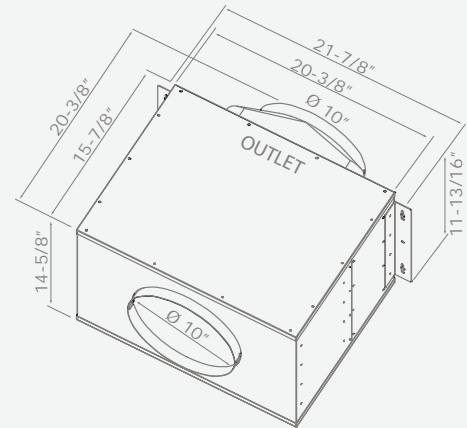

**CBE-1000
(external)**

**PBN-1000A
(in-line)**

BLOWERS

MODEL	BLOWER TYPE	*MAX. WATTS	*MAX. AMPS	MAX. CFM	MAX. SONES	COMPATIBLE MODELS
CBI-290A	Single Internal	77	0.75	290	3.2	CCA, COK, CSH, CTP, Arc Collection
CBI-290B	Single Internal	77	0.75	290	6	AK75, AK83
CBI-600A	Single Internal	320	2.75	600	6	CCA, COK, CSH, CTP, Arc Collection
CBI-600B	Single Internal	320	2.75	600	6	AK75, AK83
EBI-600B	Single Internal	450	3.75	600	9	CPA
PBI-1100A	Dual Internal	640	5.45	1100	8	AK75, AK83, Arc Collection
PBD-1100A	Dual Internal	640	5.45	1100	8	AK70xxAS
**CBE-1000	External	700	6.25	1000	NA	AK75, AK83, Cheng Collection, Arc Collection
**PBN-1000A	In-Line	640	5.45	1000	NA	AK75, AK83, Cheng Collection, Arc Collection

*Add blower Watts and Amps to AC Power details from hood spec sheet to determine total power consumption.

**For Cheng, Arc Collection and AK83 hoods you must transition from 10" to 8" ducting before duct passes through ceiling.

A 10" to 8" adapter is included with external and in-line blowers.