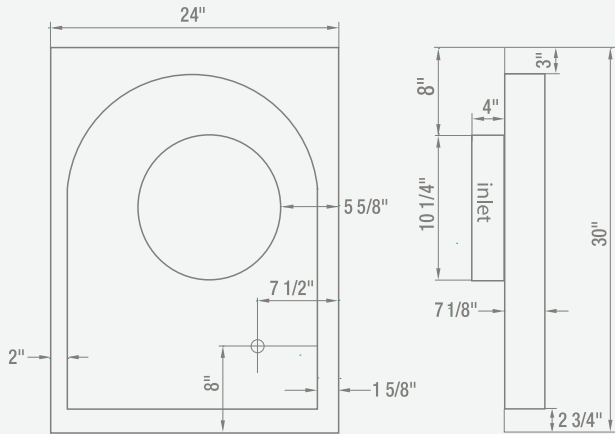

**CBE-1000
(external)**

**PBN-1000A
(in-line)**

BLOWERS

MODEL	BLOWER TYPE	*MAX. WATTS	*MAX. AMPS	MAX. CFM	MAX. SONES	COMPATIBLE MODELS
CBI-290A	Single Internal	77	0.75	290	3.2	CCA, COK, CSH, CTP, Arc Collection
CBI-290B	Single Internal	77	0.75	290	6	AK75, AK83
CBI-600A	Single Internal	320	2.75	600	6	CCA, COK, CSH, CTP, Arc Collection
CBI-600B	Single Internal	320	2.75	600	6	AK75, AK83
EBI-600B	Single Internal	450	3.75	600	9	CPA
PBI-1100A	Dual Internal	640	5.45	1100	8	AK75, AK83, Arc Collection
PBD-1100A	Dual Internal	640	5.45	1100	8	AK70xxAS
**CBE-1000	External	700	6.25	1000	NA	AK75, AK83, Cheng Collection, Arc Collection
**PBN-1000A	In-Line	640	5.45	1000	NA	AK75, AK83, Cheng Collection, Arc Collection

*Add blower Watts and Amps to AC Power details from hood spec sheet to determine total power consumption.

**For Cheng, Arc Collection and AK83 hoods you must transition from 10" to 8" ducting before duct passes through ceiling.

A 10" to 8" adapter is included with external and in-line blowers.