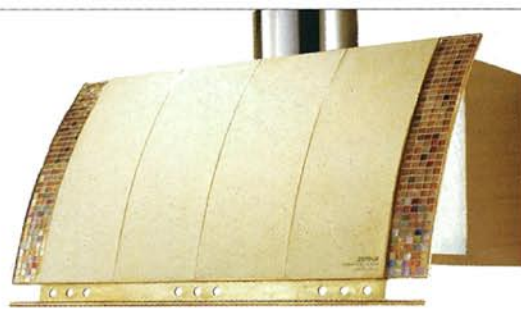

Fit To Be Tiled

The mosaic tiled Padova hood for Zephyr is inspired by Italian architecture and designed by Fu-Tung Cheng; price on request. Customized options include ribbed glass and various Italian Marmorino plasters.

Shine On Blanco's solid-brass, chrome-finish Meridian single-lever faucet is also available in a stainless satin nickel finish; $335.